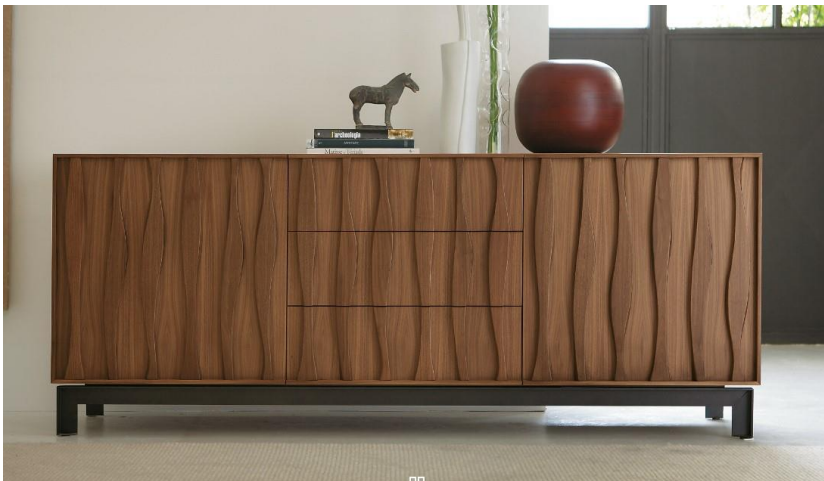

2024 - SALE OF EX-DISPLAY STOCK

1. **Cor Circo Revolving Lounge Chair**
Black leather/black Webbing.

Normal price: £2,350.00

Sale price: £750.00

2. **Interlücke Nocto Plus Programme**
3410 x 970 mm ht. Colour Mocha Lacquer.

3. 2 x Lapalma Lem Stools

Swivel & Height Adjustable

Finish: Bleached Oak

Normal price: £428.00 each

Sale price: £250.00 each

4. Punt Tactile Sideboard

205 cm x 50 cm x 75 cm ht.

Walnut/White

Normal price: £2,810.00

Sale price: £1,400.00

5. Porada Miyabi Console
150 cm x 35 cm x 75 cm HT
Canaletta Walnut

Normal price: £2,114.00
Sale price £1,050.00

6. Porada Masai Sideboard
180 x 52 cm depth x 75 cm ht.
Canaletta Walnut

Normal price: £5,749.00
Sale price: £2,874.00

7. **Porada Giolo Mirror**

168 x 128 cm

Canaletta Walnut

Normal price: £2,790.00

Sale price: £1,395.00